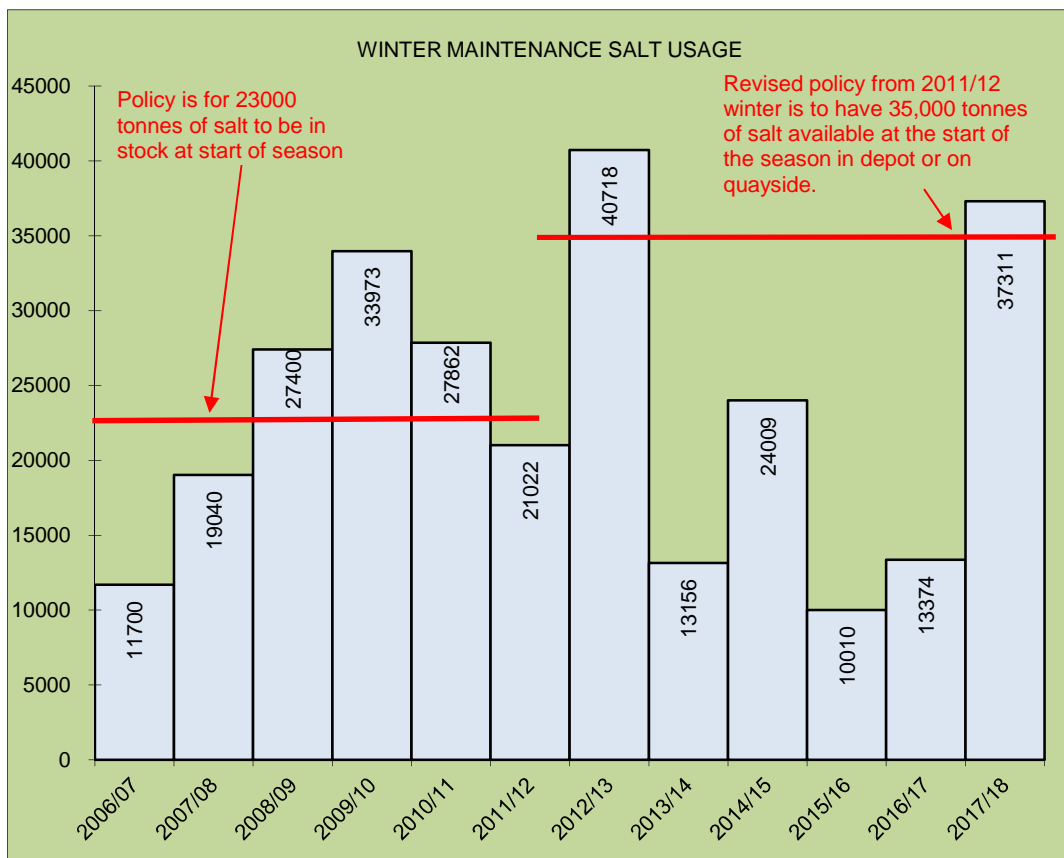

This graph shows how many precautionary salting callouts Lincolnshire County Council has undertaken, on average per winter, including current figure from 2017/18.

Below are the figures of how much salt Lincolnshire County Council has used per winter and where it has been in relation to the salt stock at start of season.

The below graph confirms the amount of salt we have used so far within the 2017/18 winter service period.

Lincolnshire County Councils estimated current salt stock at each depot are shown in the below graph. A salt delivery of 10,000 tonnes is expected to arrive at all depots except Sturton within the next week.