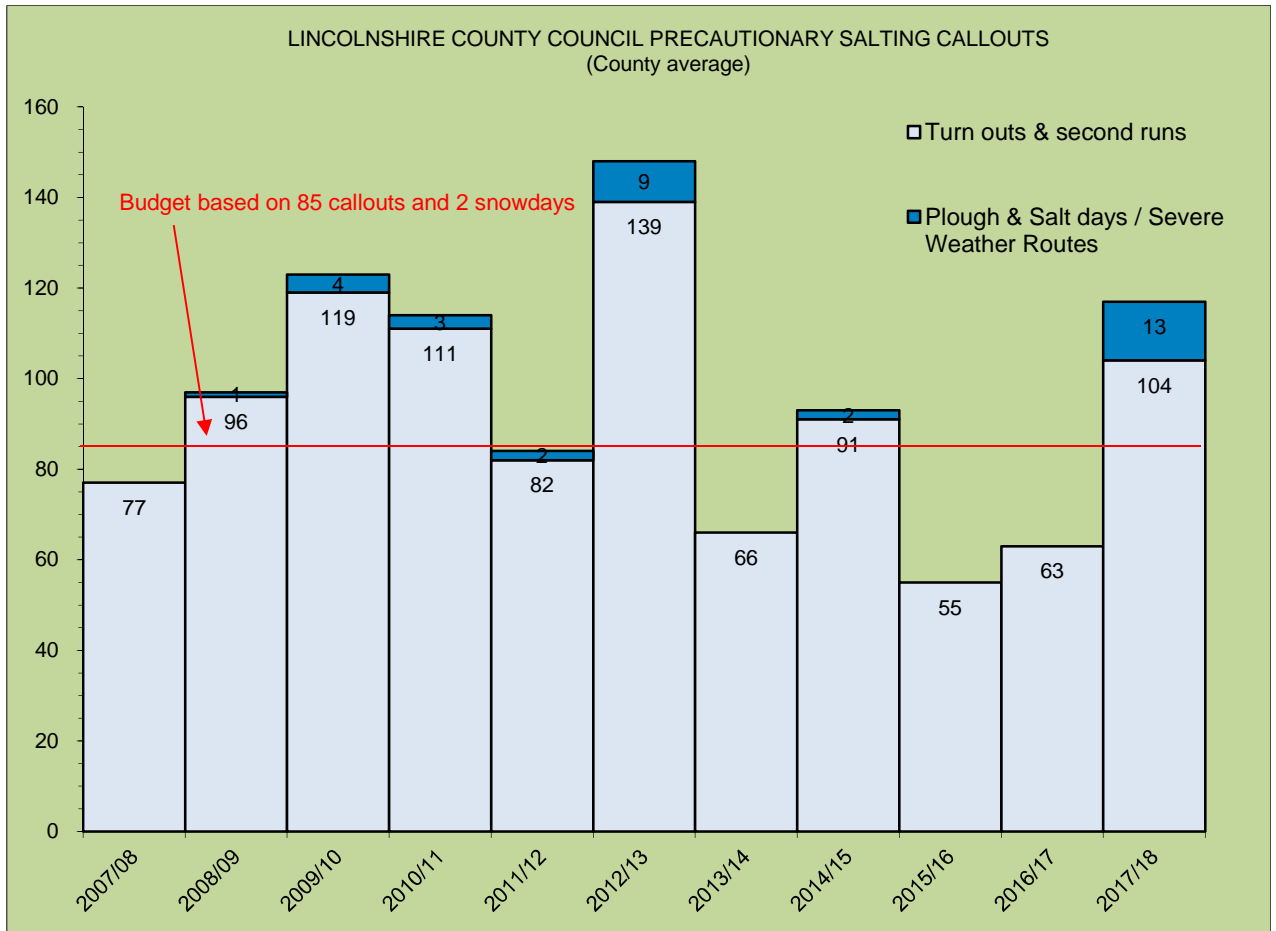

This graph shows how many precautionary salting callouts Lincolnshire County Council has undertaken, on average per winter, including current figure from 2017/18.

Below are the figures of how much salt Lincolnshire County Council has used per winter and where it has been in relation to the salt stock at start of season.

The below graph confirms the amount of salt we have used so far within the 2017/18 winter service period.

Lincolnshire County Councils estimated current salt stock at each depot are shown in the below graph. A salt delivery of 10,000 tonnes is expected to arrive at all depots except Sturton within the next week.