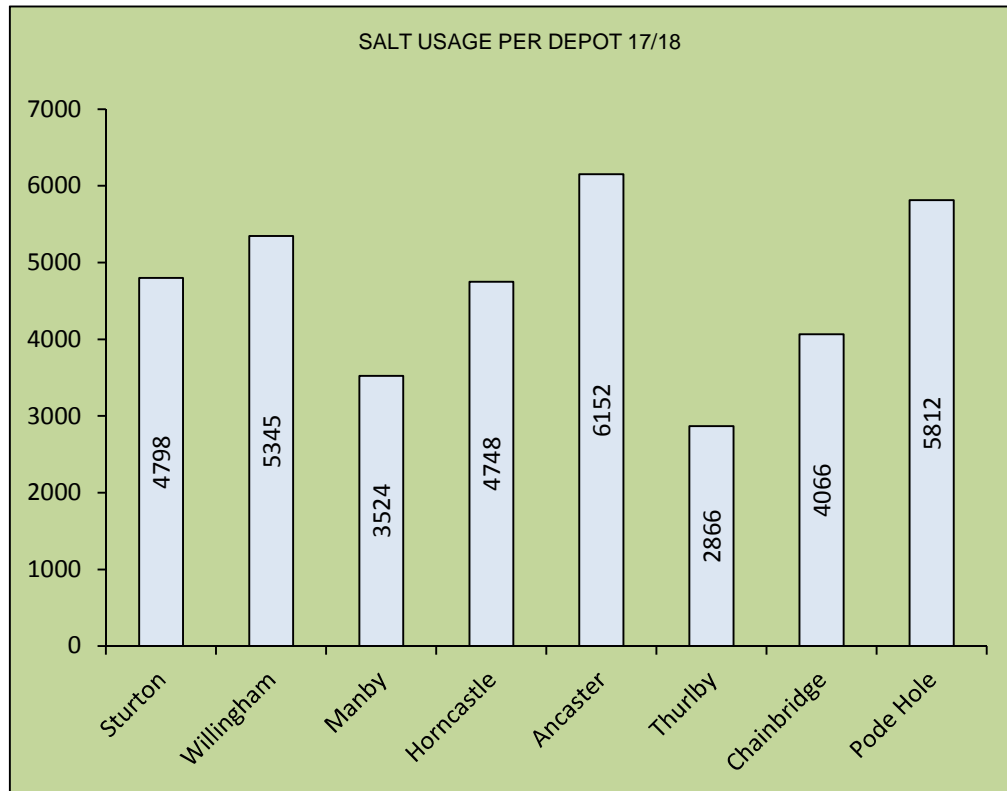

This graph shows how many precautionary salting callouts Lincolnshire County Council has undertaken, on average per winter, including current figure from 2017/18.

Below are the figures of how much salt Lincolnshire County Council has used per winter and where it has been in relation to the salt stock at start of season.

The below graph confirms the amount of salt we have used so far within the 2017/18 winter service period.

Lincolnshire County Councils estimated current salt stock at each depot are shown in the below graph. A salt delivery of 10,000 tonnes is expected to arrive at all depots except Sturton within the next week.